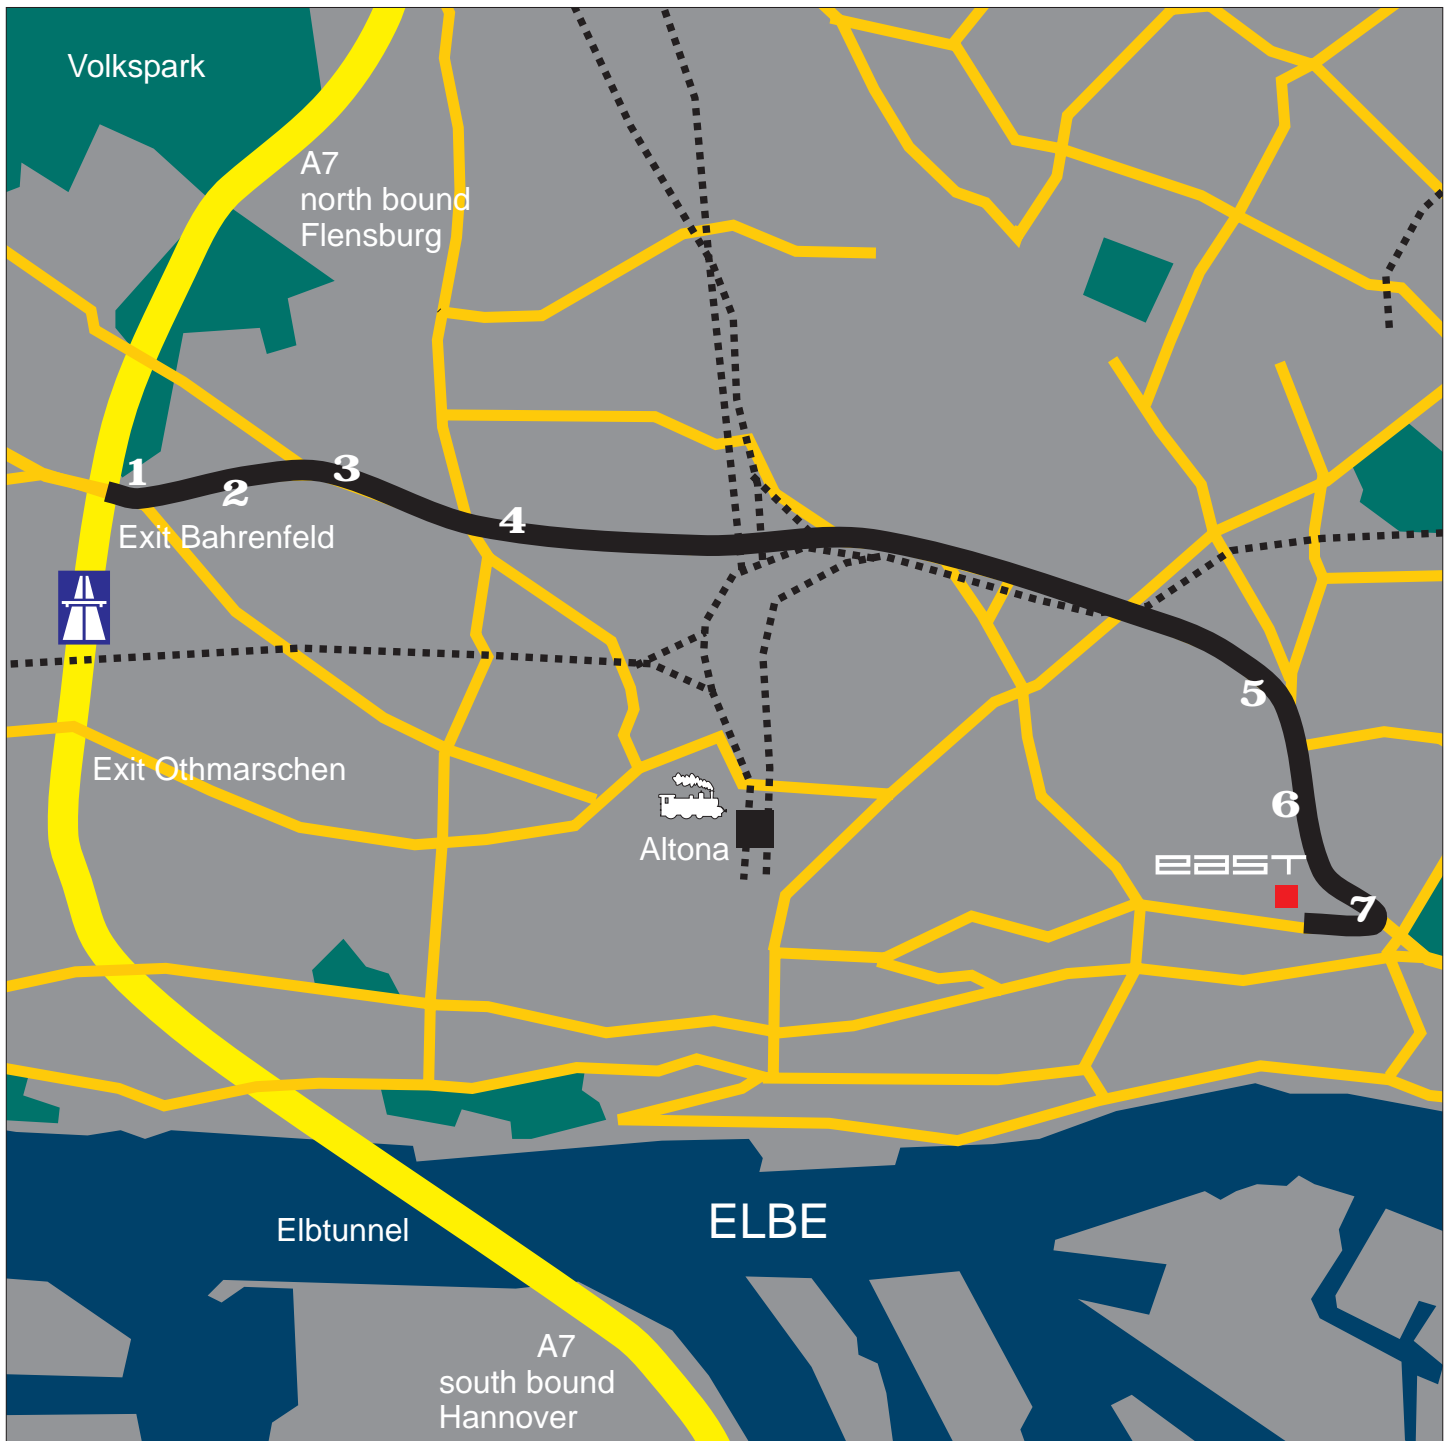

EAST HAMBURG
Restaurant Bar Lounge Hotel

Simon-von-Utrecht Straße 31
20359 Hamburg / Germany

Fon. +49. (0)40. 30 99 30
Fax +49. (0)40. 30 99 32 00

eMail info@east-Hamburg.de
Internet www.east-Hamburg.de

Airport Hamburg Fuhlsbüttel ca. 11,8 km / 20 min.

Hamburg Central Station ca. 3,5 km / 5 min.
Railroad station Altona ca. 3,5 km / 5 min.
Railroad station Dammtor ca. 2,3 km / 4 min.

Hamburg Cruise Center ca. 2,6 km / 5 min.

A7 exit Bahrenfeld ca. 5,8 km / 9 min.
A24 exit Horner Kreisel ca. 7,7 km / 12 min.

from north (DK, Flensburg, Kiel) or
 from south (Munich, Hanover)
 via motorway A7 exit Bahrenfeld (ca. 6 km)

Exit Bahrenfeld (1) > turn left > Centrum > Von-Sauer-Straße (2) > Bahrenfelder Chaussee (3)
 > straight ahead into Stresemannstraße (4) to Neuer Pferdemarkt (5) > turn right into
 Budapest-er Straße (6) > in ca. 900 meters turn right into Simon-von-Utrecht-Straße (7).

The East Hotel is located in about 100 Metern right hand side.