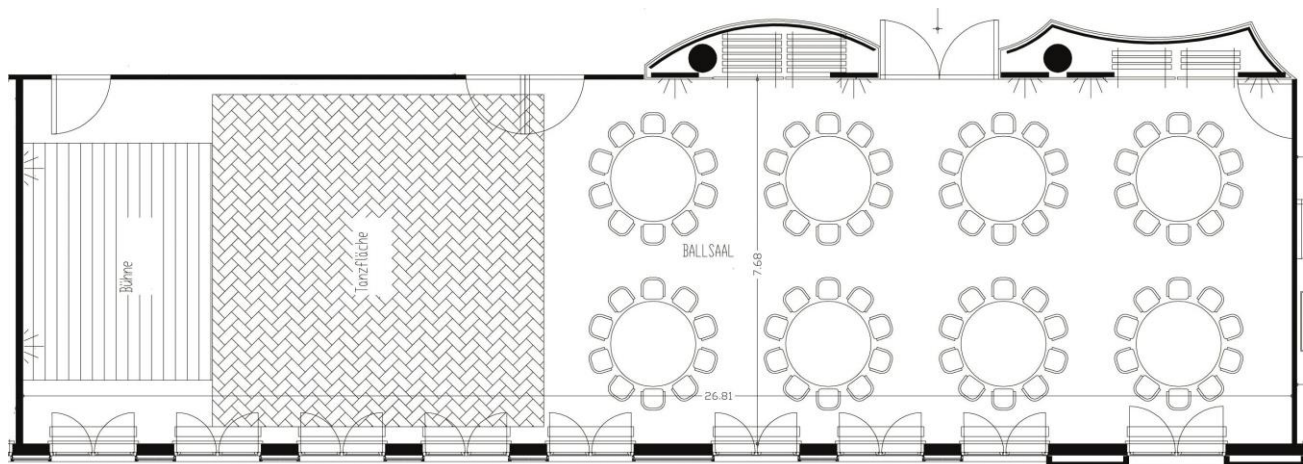

Contact

Please contact us for further information

Phone: +49 (0) 40 - 30 99 34 12

E-Mail: events@east-hamburg.de

Web: www.east-hamburg.de