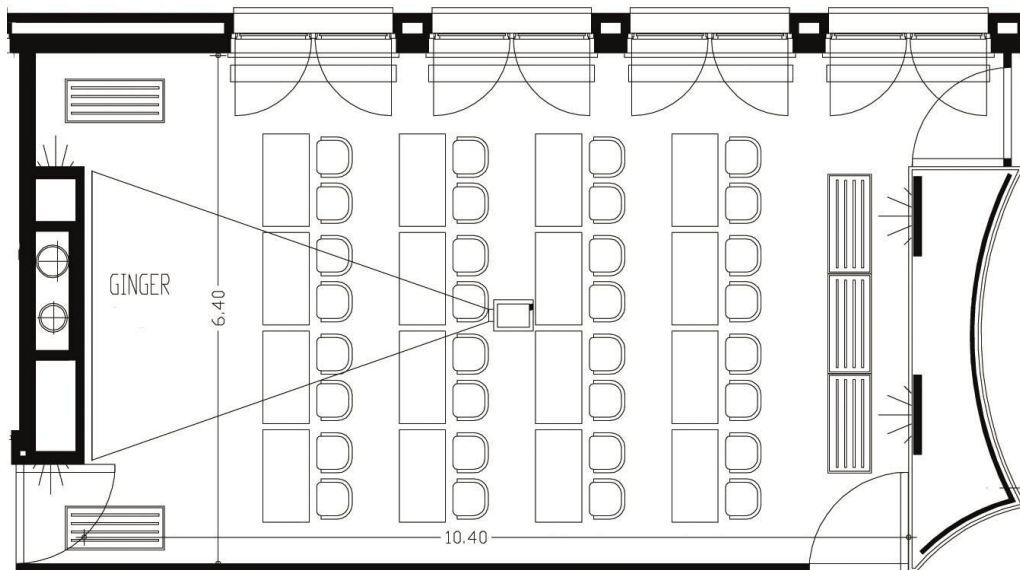

east first floor – Room Ginger

Room Ginger

- Size: 65 sqm
- Height: 3 m
- Number of people: 20 - 60
- U-shape: 26
- Class room: 50
- Theatre: 50
- Board room: 20
- Chair circle: 30

Contact

Please contact us for further information
Phone: +49 (0) 40 - 30 99 34 12
E-Mail: events@east-hamburg.de
Web: www.east-hamburg.de