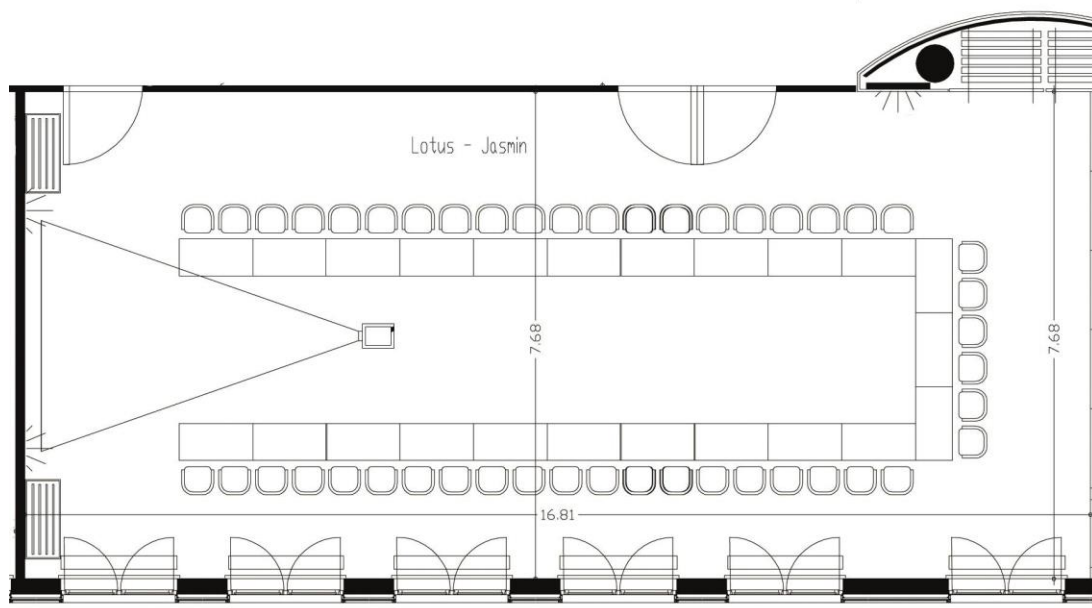

east first floor – Room Jasmin / Lotus

Room Jasmin / Lotus

- Size: 85 sqm
- Height: 3 m
- Number of people: 20 - 60
- U-shape: 32
- Class room: 40
- Theatre: 60
- Board room: 20
- Chair circle: 35

Contact