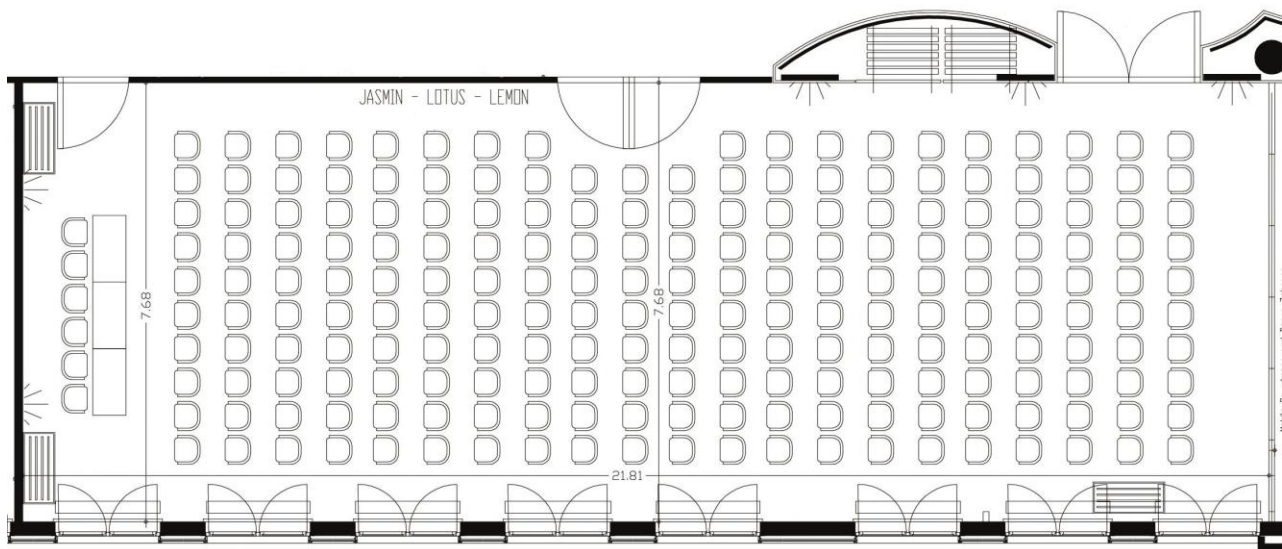

east first floor – Room Jasmin / Lotus / Lemon

Room Jasmin / Lotus / Lemon

Size: 167 sqm
Height: 3 m
Number of people: 80 - 130
U-shape: 55
Class room: 80
Theatre: 130
Board room: 45

Contact

Please contact us for further information