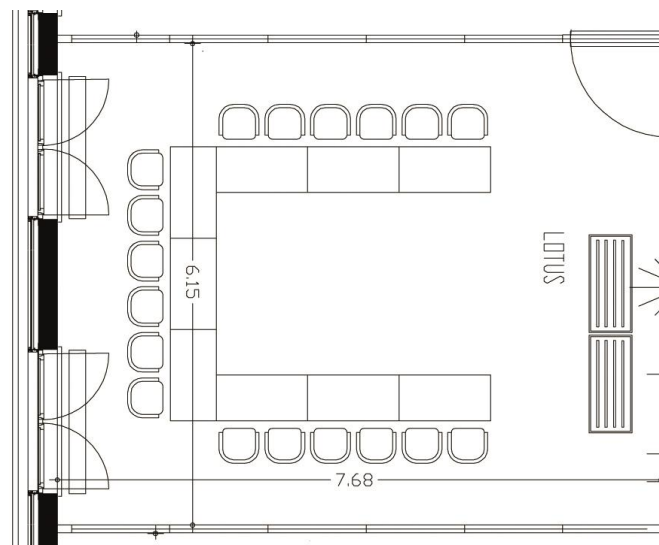

east first floor – Room Lotus

Room Lotus

- Size: 47 m²
- Height: 3 m
- Number of people: 20 - 40
- U-shape: 18
- Class room: 24
- Theatre: 35
- Board room: 14
- Chair circle: 20

Contact

Please contact us for further information
Phone: +49 (0) 40 - 30 99 34 12
E-Mail: events@east-hamburg.de
Web: www.east-hamburg.de