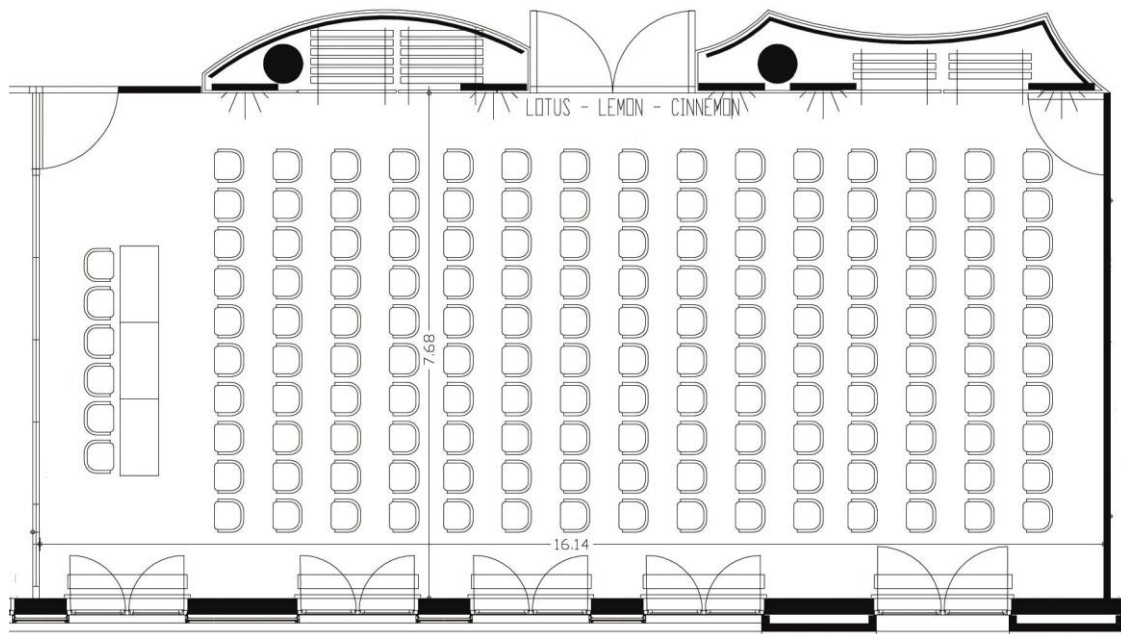

east first floor – Room Lotus / Lemon / Cinnamon

Room Lotus / Lemon / Cinnamon

- Size: 132 sqm
- Height: 3 m
- Number of people: 30 - 70
- U-shape: 44
- Class room: 54
- Theatre: 80
- Board room: 34
- Chair circle: 50