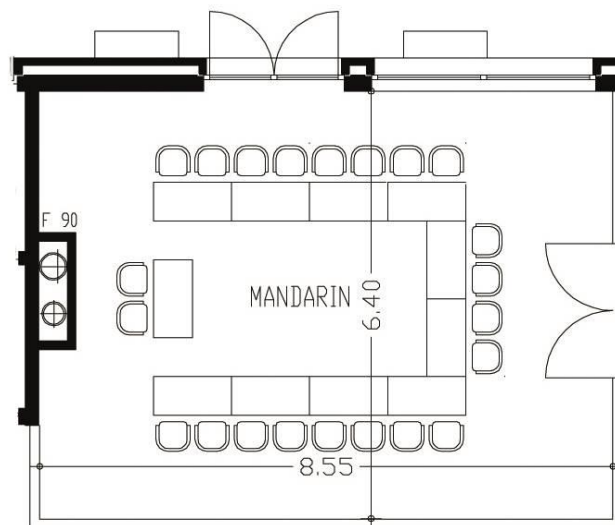

east ground floor – Room Mandarin

Room Mandarin

- Size: 55 sqm
- Height: 3 m
- Number of people: 20 - 45
- U-shape: 18 - 22
- Class room: 32
- Theatre: 45
- Board room: 18 blocks
 - 6 x 4 à blocks
 - 4 x 8 à blocks
- Chair circle: 28