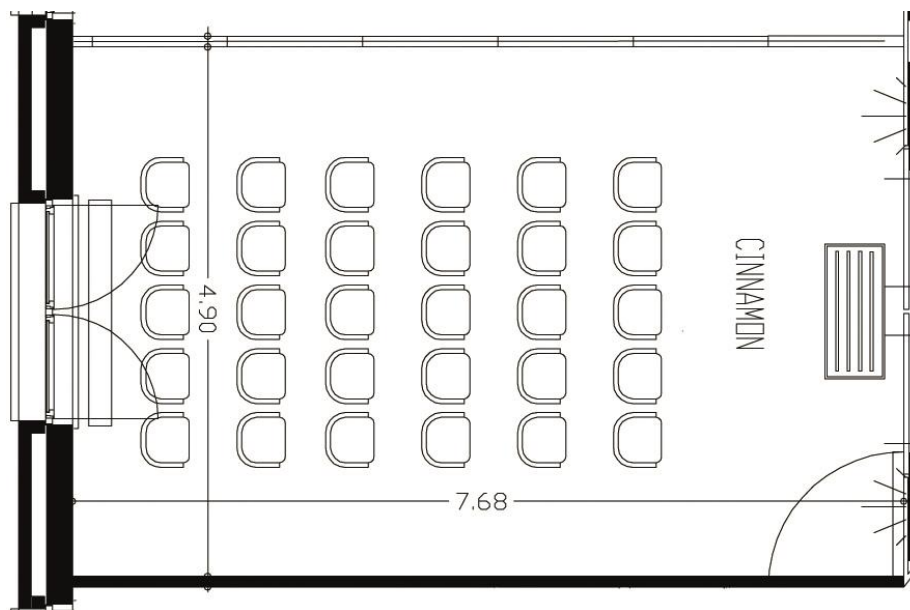

Contact

Please contact us for further information

Phone: +49 (0) 40 - 30 99 34 12

E-Mail: events@east-hamburg.de

Web: www.east-hamburg.de