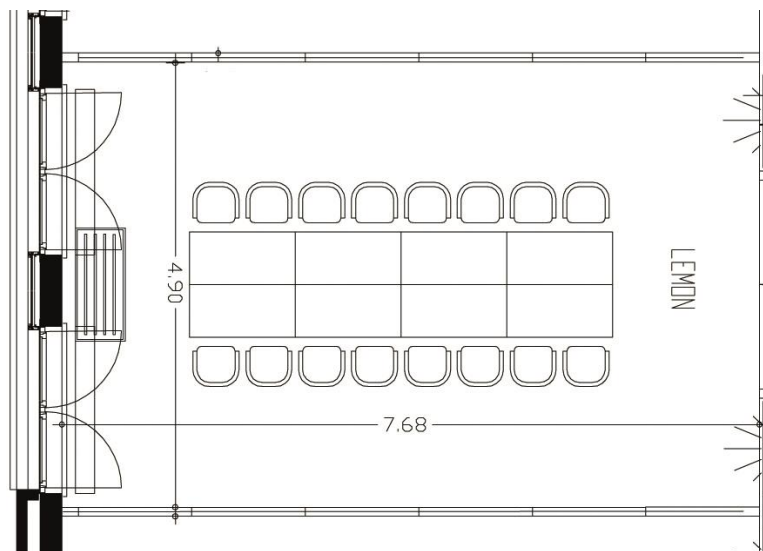

## east first floor – Room Lemon

### Room Lemon

Size: 37 sqm

Height: 3 m

Number of people: 12 - 24

U-shape: 16

Class room: 18

Theatre: 20

Board room: 14

Chair circle: 15