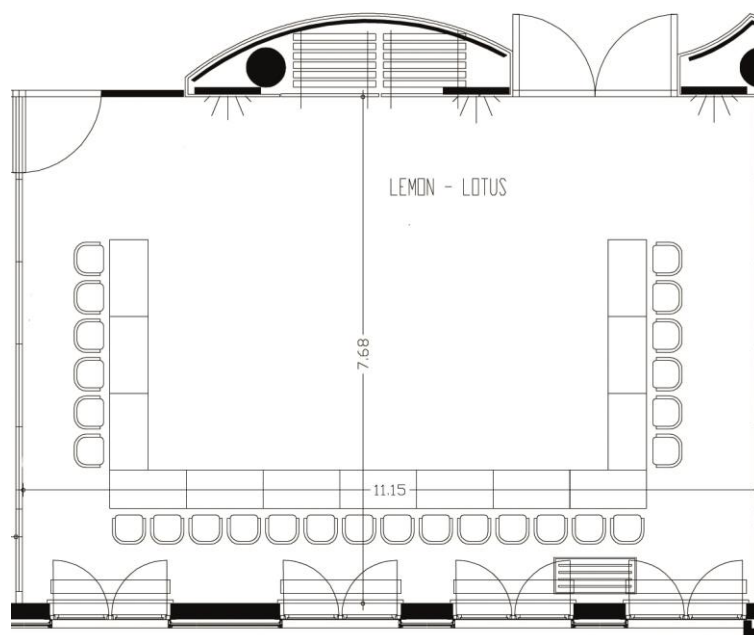

east first floor – Room Lotus / Lemon

Room Lotus / Lemon

- Size: 85 m²
- Height: 3 m
- Number of people: 20 - 60
- U-shape: 32
- Class room: 40
- Theatre: 60
- Board room: 20
- Chair circle: 35

Contact

Please contact us for further information
Phone: +49 (0) 40 - 30 99 34 12
E-Mail: events@east-hamburg.de
Web: www.east-hamburg.de